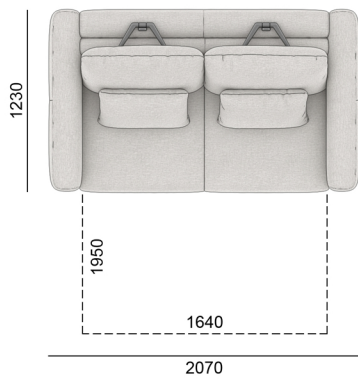

Seats softness and elasticity level: medium SS/Medium

Legs: wood

Mechanism: Roll-out

Glue for the frame: Jowat (Germany)

Glue for polyurethane foam (soft parts of the product): Saba (Netherlands)

SONO

РОЗМІРИ | SIZES

117SONO-123

PB-85-60

PD-60-45

147SONO-123

PB-105-60

PD-60-45

187SONO-123

PB-85-60

PD-60-45

РОЗМІРИ | SIZES

207SONO-123

PB-95-60

PD-60-45

227SONO-123

PB-105-60

PD-60-45

260SONO-183-CL

PB-85-60

PD-60-45

РОЗМІРИ | SIZES

260SONO-183-CR

PB-85-60

PD-60-45

290SONO-183-CL