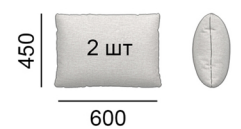

SONO

РОЗМІРИ | SIZES

PD-60-45