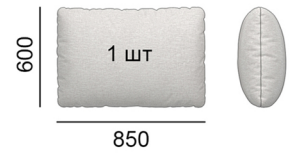

SONO

РОЗМІРИ | SIZES

PB-85-60