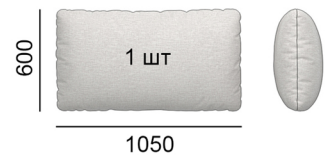

Seats softness and elasticity level: medium SS/Medium

Legs: wood

Mechanism: Roll-out

Glue for the frame: Jowat (Germany)

Glue for polyurethane foam (soft parts of the product): Saba (Netherlands)

SONO

РОЗМІРИ | SIZES

117SONO-123

PB-85-60

PD-60-45

147SONO-123

PB-105-60

PD-60-45

187SONO-123

PB-85-60