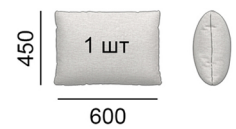

SONO

РОЗМІРИ | SIZES

PD-60-45