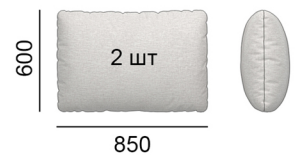

Seats softness and elasticity level: medium SS/Medium

Legs: wood

Mechanism: Roll-out

Glue for the frame: Jowat (Germany)

Glue for polyurethane foam (soft parts of the product): Saba (Netherlands)

SONO

РОЗМІРИ | SIZES

117SONO-123

PB-85-60

PD-60-45

147SONO-123

PB-105-60

PD-60-45

187SONO-123

PB-85-60