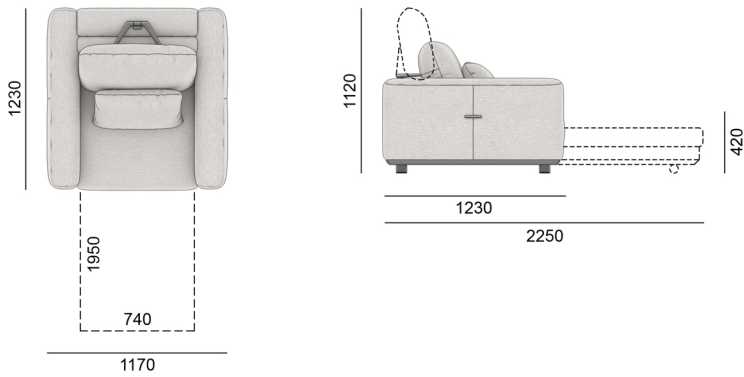

SONO

РОЗМІРИ | SIZES

117SONO-123