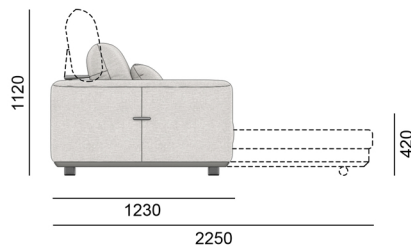

Seats softness and elasticity level: medium SS/Medium

Legs: wood

Mechanism: Roll-out

Glue for the frame: Jowat (Germany)

Glue for polyurethane foam (soft parts of the product): Saba (Netherlands)

SONO

РОЗМІРИ | SIZES

117SONO-123

PB-85-60

PD-60-45

147SONO-123

PB-105-60

PD-60-45

187SONO-123

PB-85-60

PD-60-45

РОЗМІРИ | SIZES

207SONO-123

PB-95-60

PD-60-45

227SONO-123

PB-105-60

PD-60-45

260SONO-183-CL

PB-85-60

PD-60-45

РОЗМІРИ | SIZES

260SONO-183-CR

PB-85-60

PD-60-45

290SONO-183-CL